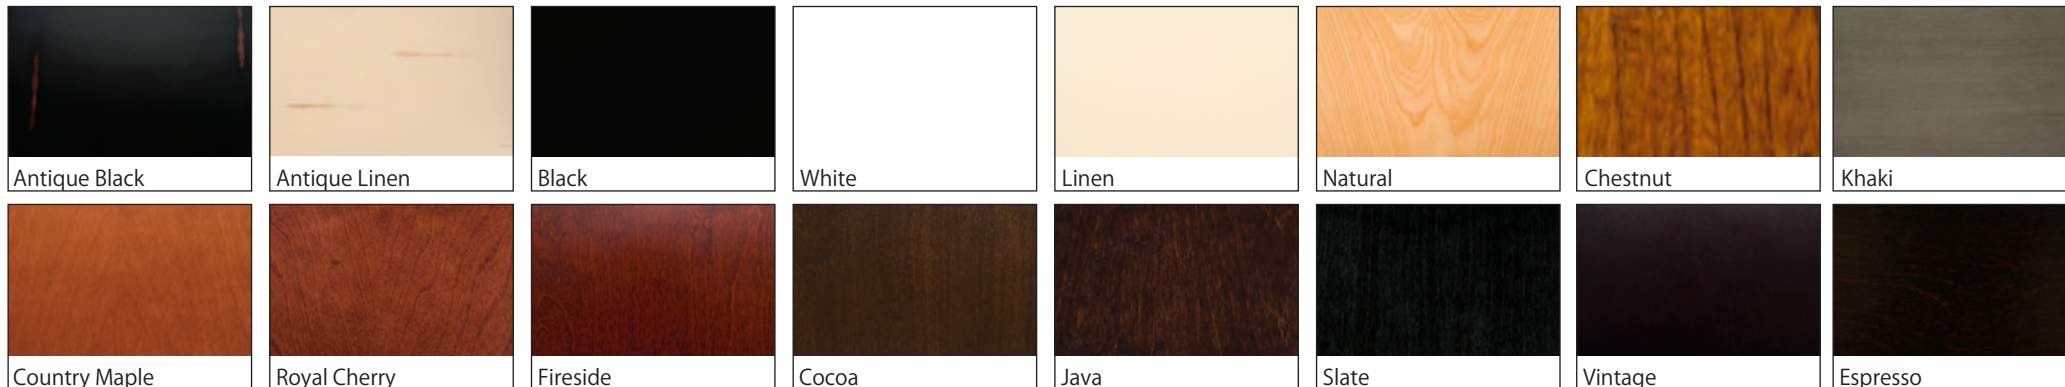

**CB-80BED
King Bed**

w: 80.25"
d: 84.5"
h: 49.5" (h)
14.75" (f)

Will not accommodate under bed storage units. Solid rails & wooden mattress support.