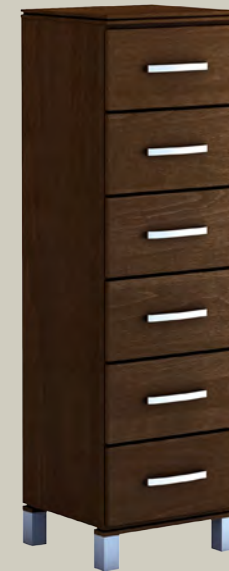

Cranbrook Collection

CB-218

Two drawer
night stand

w: 18"
d: 17.5"
h: 22.25"

CB-318

Three drawer
night stand

w: 18"
d: 17.5"
h: 30"

CB-321

Three drawer
night stand

w: 20.75"
d: 17.5"
h: 30"

CB-535

Five drawer
chest

w: 35"
d: 17.5"
h: 51.5"

CB-618

Six drawer
lingerie Chest

w: 18"
d: 17.5"
h: 60.5"

College Woodwork's Cranbrook collection was designed for the contemporary Master Bedroom. The wooden slat roll mattress support comes standard and does not require a box spring for your mattress.

Made in Canada with Canadian Birch, the Cranbrook tops, trims and drawer fronts are all solid wood. The finished drawer boxes feature English dovetail assembly with soft close, roller bearing glides. Drawer boxes are fully finished and clearcoated, eliminating possible tears and snags to clothing. Hardware options are not available. Optional wooden (WD) block leg available when order is placed. Wooden leg as shown in Grandview collection.

Unless otherwise noted, all pieces are shown in Cocoa.

THE CRANBROOK COLLECTION

CB-M335

Three drawer
media chest

w: 35"
d: 17.5"
h: 42.5"

M4542

Mirror

w: 44.5"
d: 0.75"
h: 41.5"